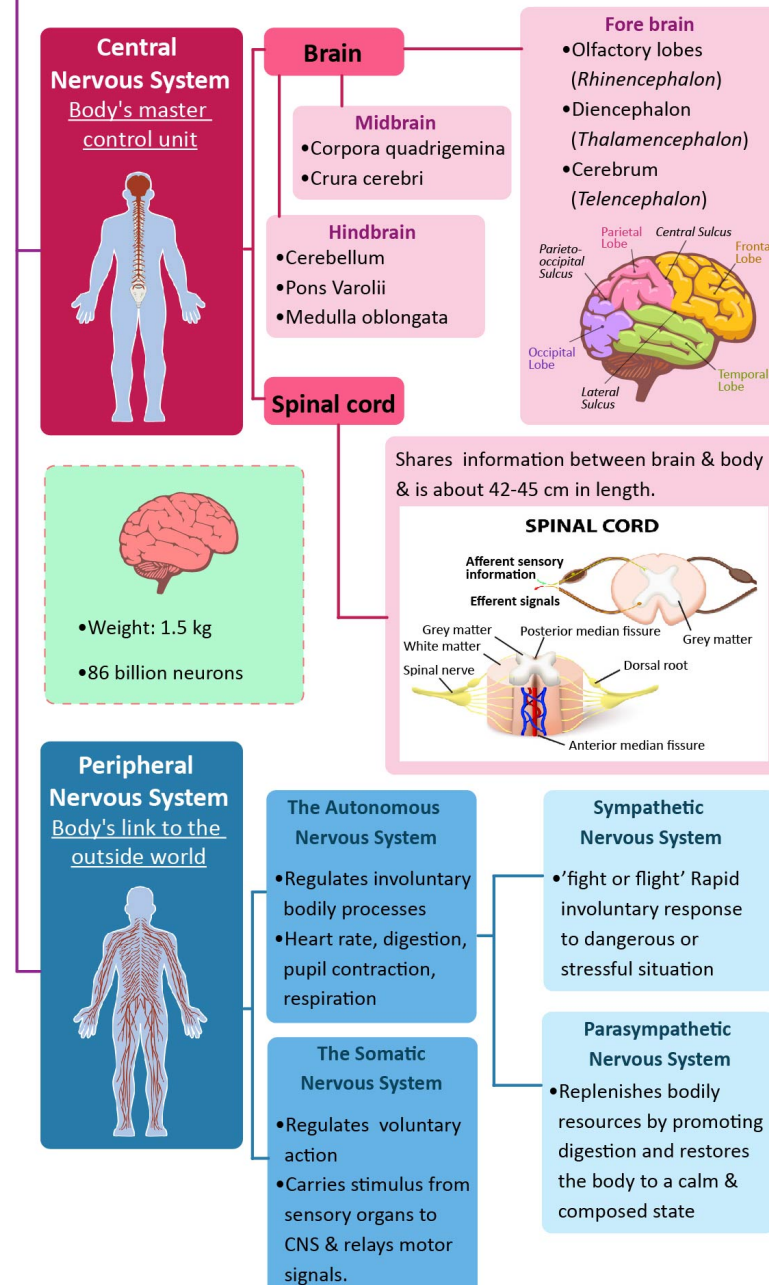

Help us to detect changes in the environment and send the stimulus to the CNS with help of PNS

Neural Control and Coordination

Organization of Nervous System

•Weight: 1.5 kg
•86 billion neurons